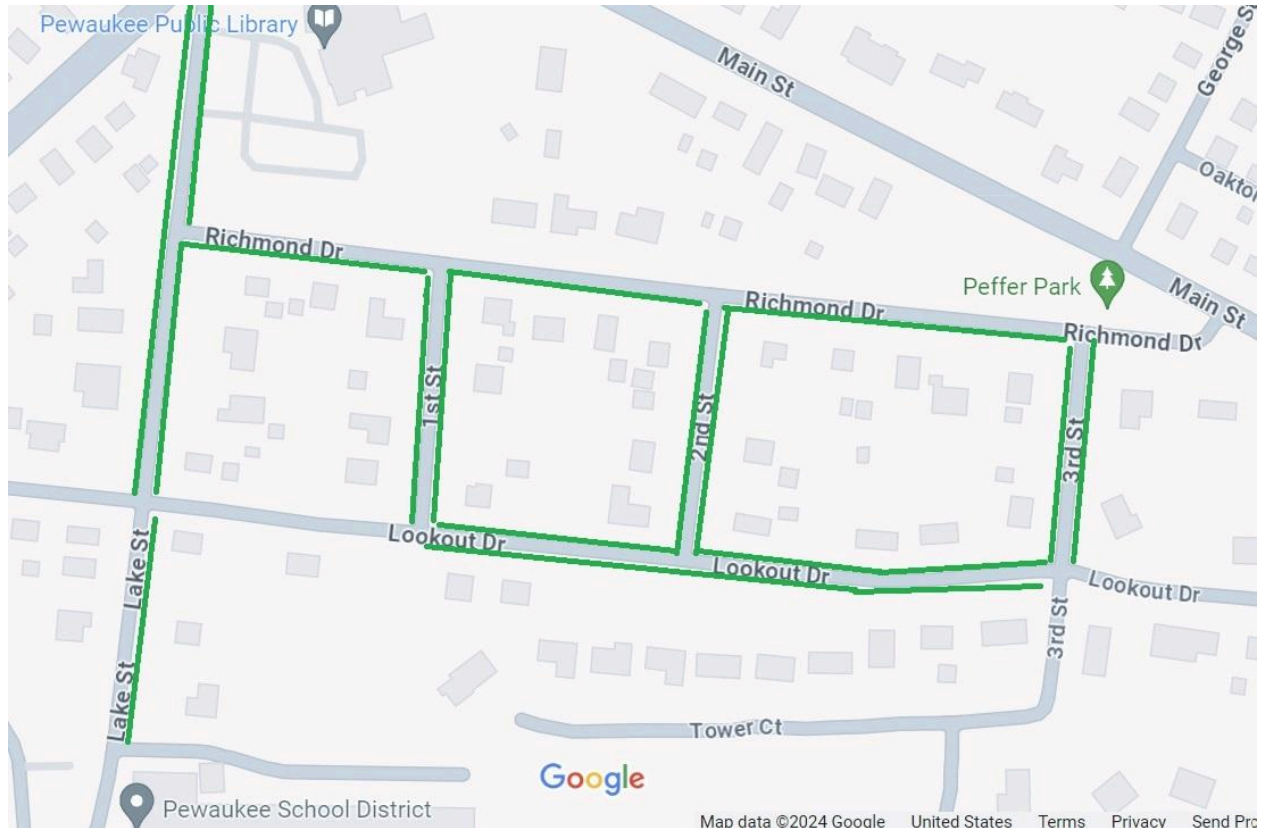

Off Campus Street Parking

The areas highlighted in green are the only legal street parking options near the school district.

Reminders:

- Parking is allowed between driveways. Blocking any part of a driveway will result in a parking ticket, with the possibility of your car being towed.
- Yellow curbs need to be kept open. Parking in front of a yellow curb will result in a parking ticket, with the possibility of your car being towed.
- All fire hydrants need to be kept clear of cars. Restricting the access to a fire hydrant will result in a parking ticket and your car being towed.
- Only students who have purchased a spot in the Pewaukee Public Library lot will be allowed to park there during school hours.